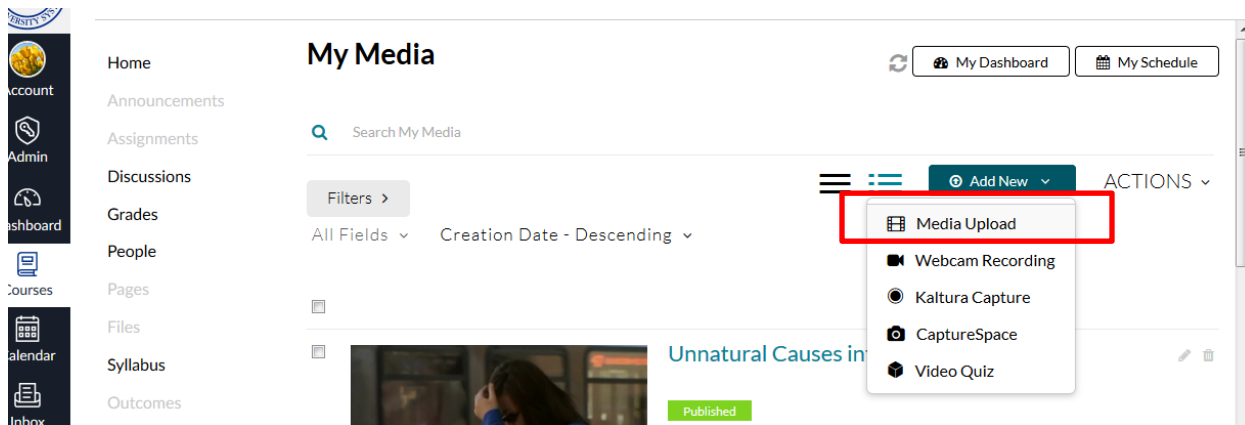

1. Go to the course that you would like to upload the video to. Then go to my Media.

2. Go to Media Upload

- 3. You can drag & drop a file or choose a file from a location to upload.

The screenshot shows the 'Upload Media' interface. On the left is a navigation menu with items: Home, Announcements, Assignments, Discussions, Grades, People, Pages, Files, Syllabus, Outcomes, Quizzes, Modules, and Conferences. The main area is titled 'Upload Media' and contains a large dashed box representing the upload area. Inside this box, there is a cloud icon with an upward arrow, the text 'Drag & Drop a file here or', a blue button with a plus sign and the text '+ Choose a file to upload', and the text 'All common video, audio and image formats in all resolutions are accepted.'

- 4. The file has completed the upload process.

The screenshot shows the 'Upload Media' interface after a successful upload. The left navigation menu is expanded to show additional options: Account, Admin, Dashboard, Courses, Calendar, Inbox, Commons, and Help. The main area shows a progress bar for 'zoom\_0.mp4' at '100% of 22.72MB'. Below the progress bar is a green message box that says 'Upload Completed! Complete the required information for the uploaded media below.' Underneath is a section titled 'Please fill out these details:' with a form. The form includes a 'Name: (Required)' field with the value 'zoom\_0', a 'Description:' field with a rich text editor (containing options for Black, Bold, Italic, Underline, bulleted list, numbered list, link, and image), and a text area with the placeholder 'Enter Description...'.