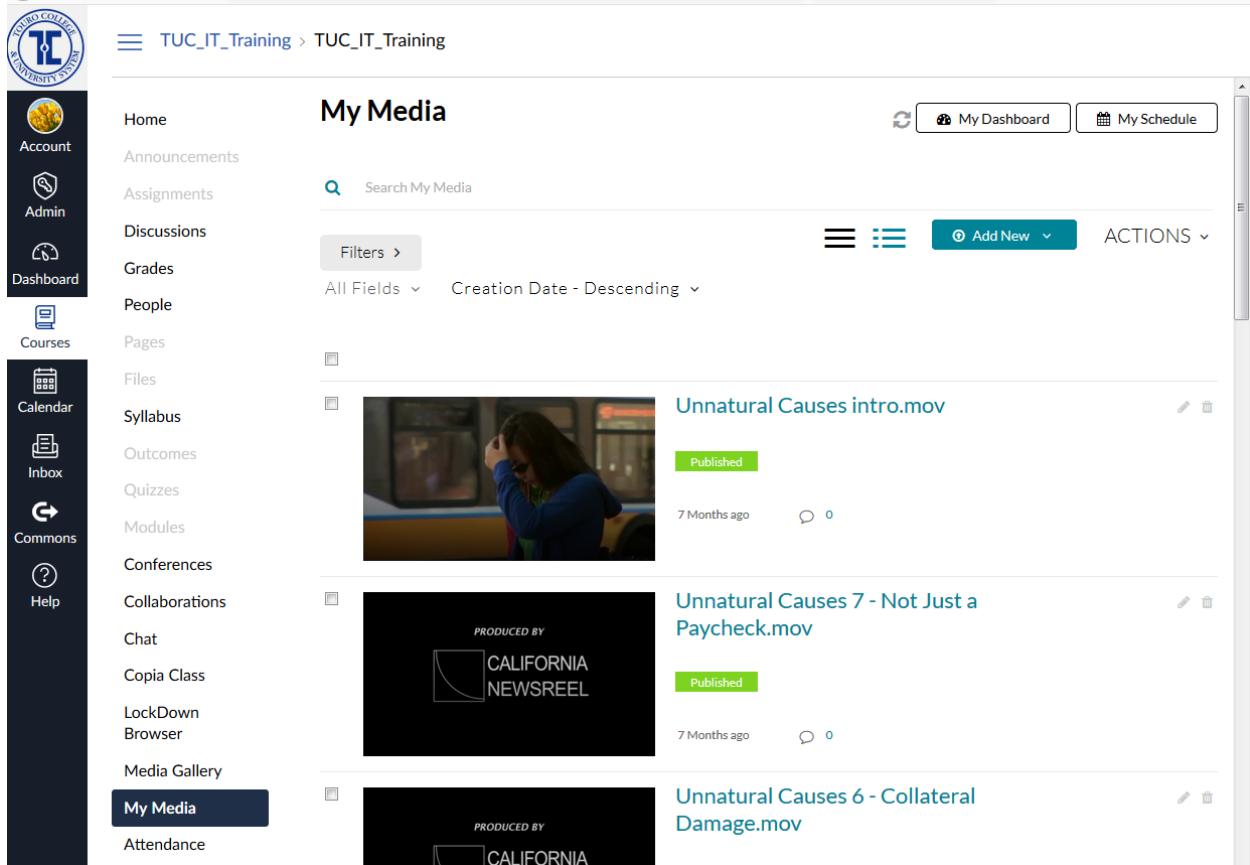

1. Go to the course that you would like to upload the video to. Then go to my Media.

2. Go to Media Upload

- 3. You can drag & drop a file or choose a file from a location to upload.

The screenshot shows the 'Upload Media' interface. On the left is a navigation menu with items: Home, Announcements, Assignments, Discussions, Grades, People, Pages, Files, Syllabus, Outcomes, Quizzes, Modules, and Conferences. The main area is titled 'Upload Media' and contains a large dashed box representing the upload area. Inside this box, there is a cloud icon with an upward arrow, the text 'Drag & Drop a file here or', a blue button with a plus sign and the text '+ Choose a file to upload', and the text 'All common video, audio and image formats in all resolutions are accepted.'

- 4. The file has completed the upload process.

The screenshot shows the 'Upload Media' interface after a successful upload. The left navigation menu is expanded to show additional options: Account, Admin, Dashboard, Courses, Calendar, Inbox, Commons, and Help. The main area shows a progress bar for 'zoom\_0.mp4' at '100% of 22.72MB'. Below the progress bar is a green message box that says 'Upload Completed! Complete the required information for the uploaded media below.' Underneath is a section titled 'Please fill out these details:' with a form. The form includes a 'Name: (Required)' field with the value 'zoom\_0', a 'Description:' field with a rich text editor (containing options for Black, Bold, Italic, Underline, bulleted list, numbered list, link, and image), and a text area with the placeholder 'Enter Description...'.