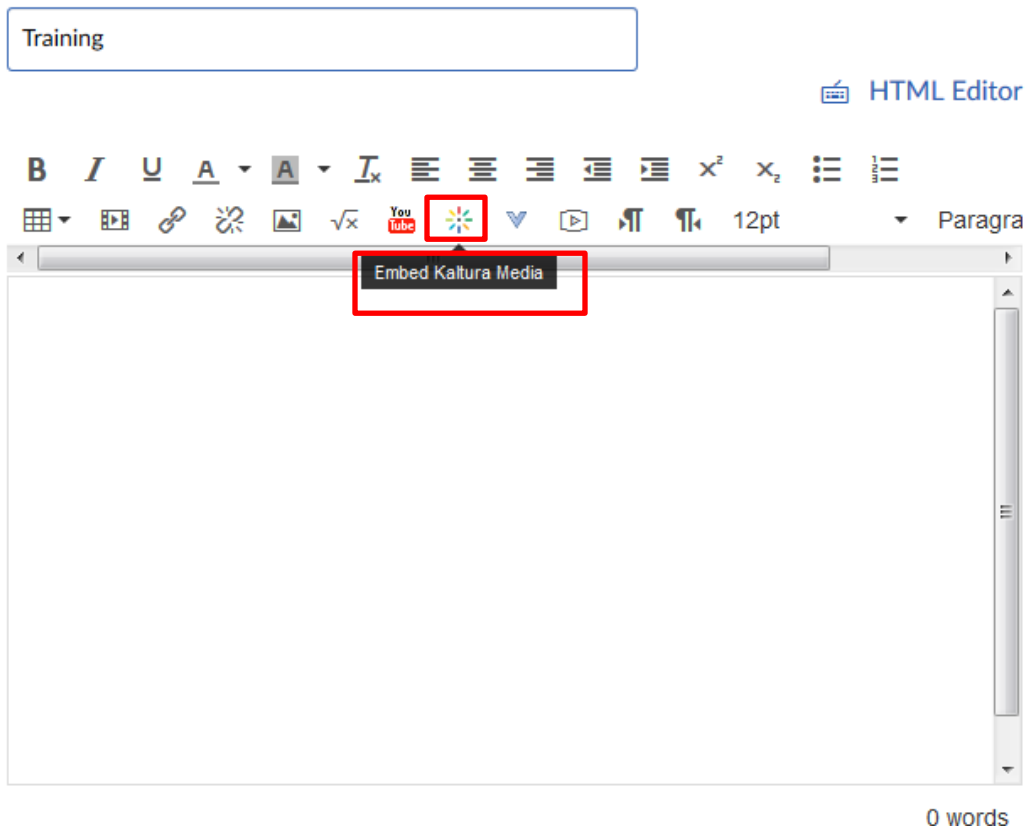

7. Click on the Kaltura Media icon to locate the video.